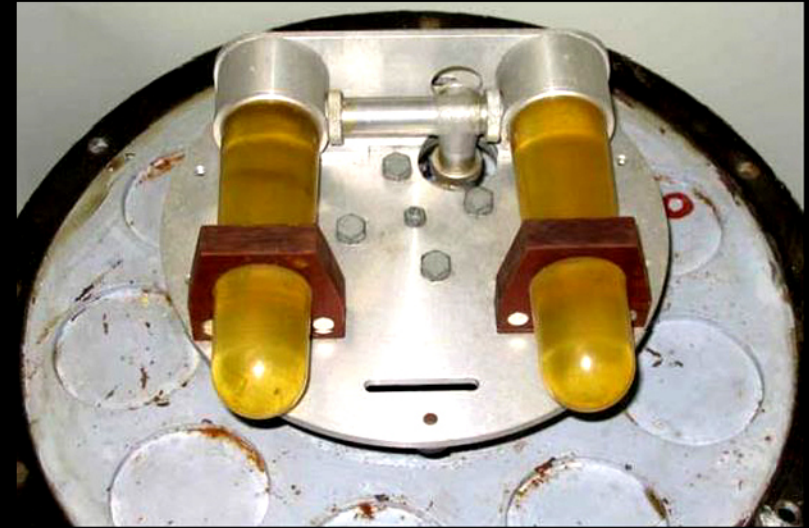

HISTORICAL

HISTORICAL

HISTORICAL

HISTORICAL

FILE CLOSED

Würzburg
ANG 62
operating on
dummy-load with
artificial-target
Rehbock

https://www.cdvandt.org/wurzburg_rep.htm

RS 329
operating
1,5 kW Sender
G 1,2 K