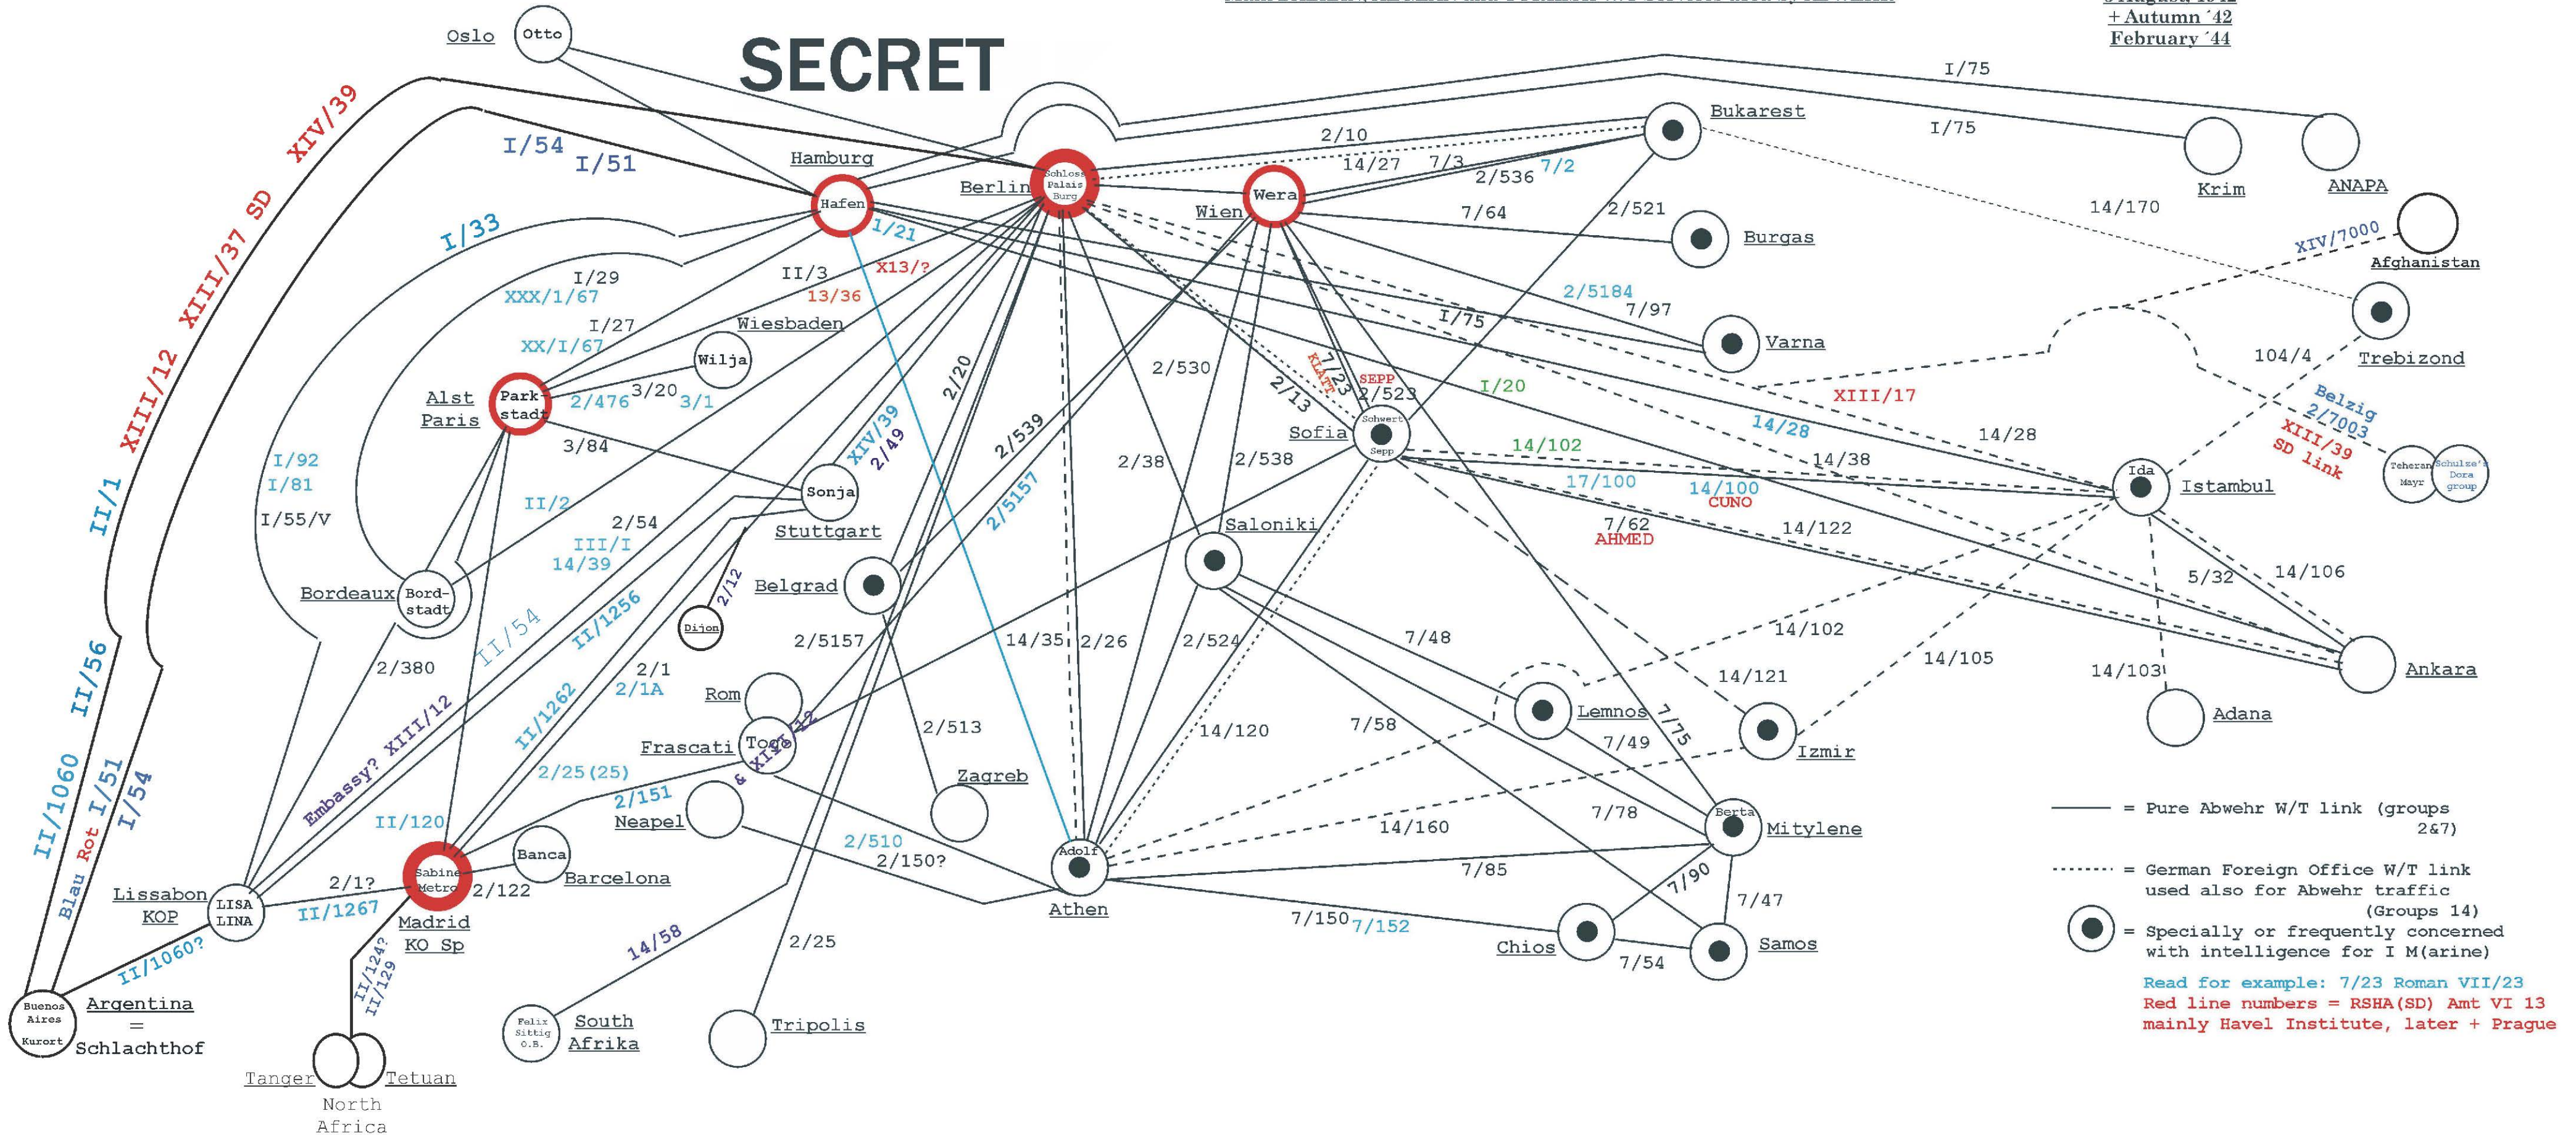

**SECRET**

— = Pure Abwehr W/T link (groups 2&7)  
 ..... = German Foreign Office W/T link used also for Abwehr traffic (Groups 14)  
 ● = Specially or frequently concerned with intelligence for I M(arine)  
 Read for example: 7/23 Roman VII/23  
 Red line numbers = RSHA(SD) Amt VI 13 mainly Havel Institute, later + Prague