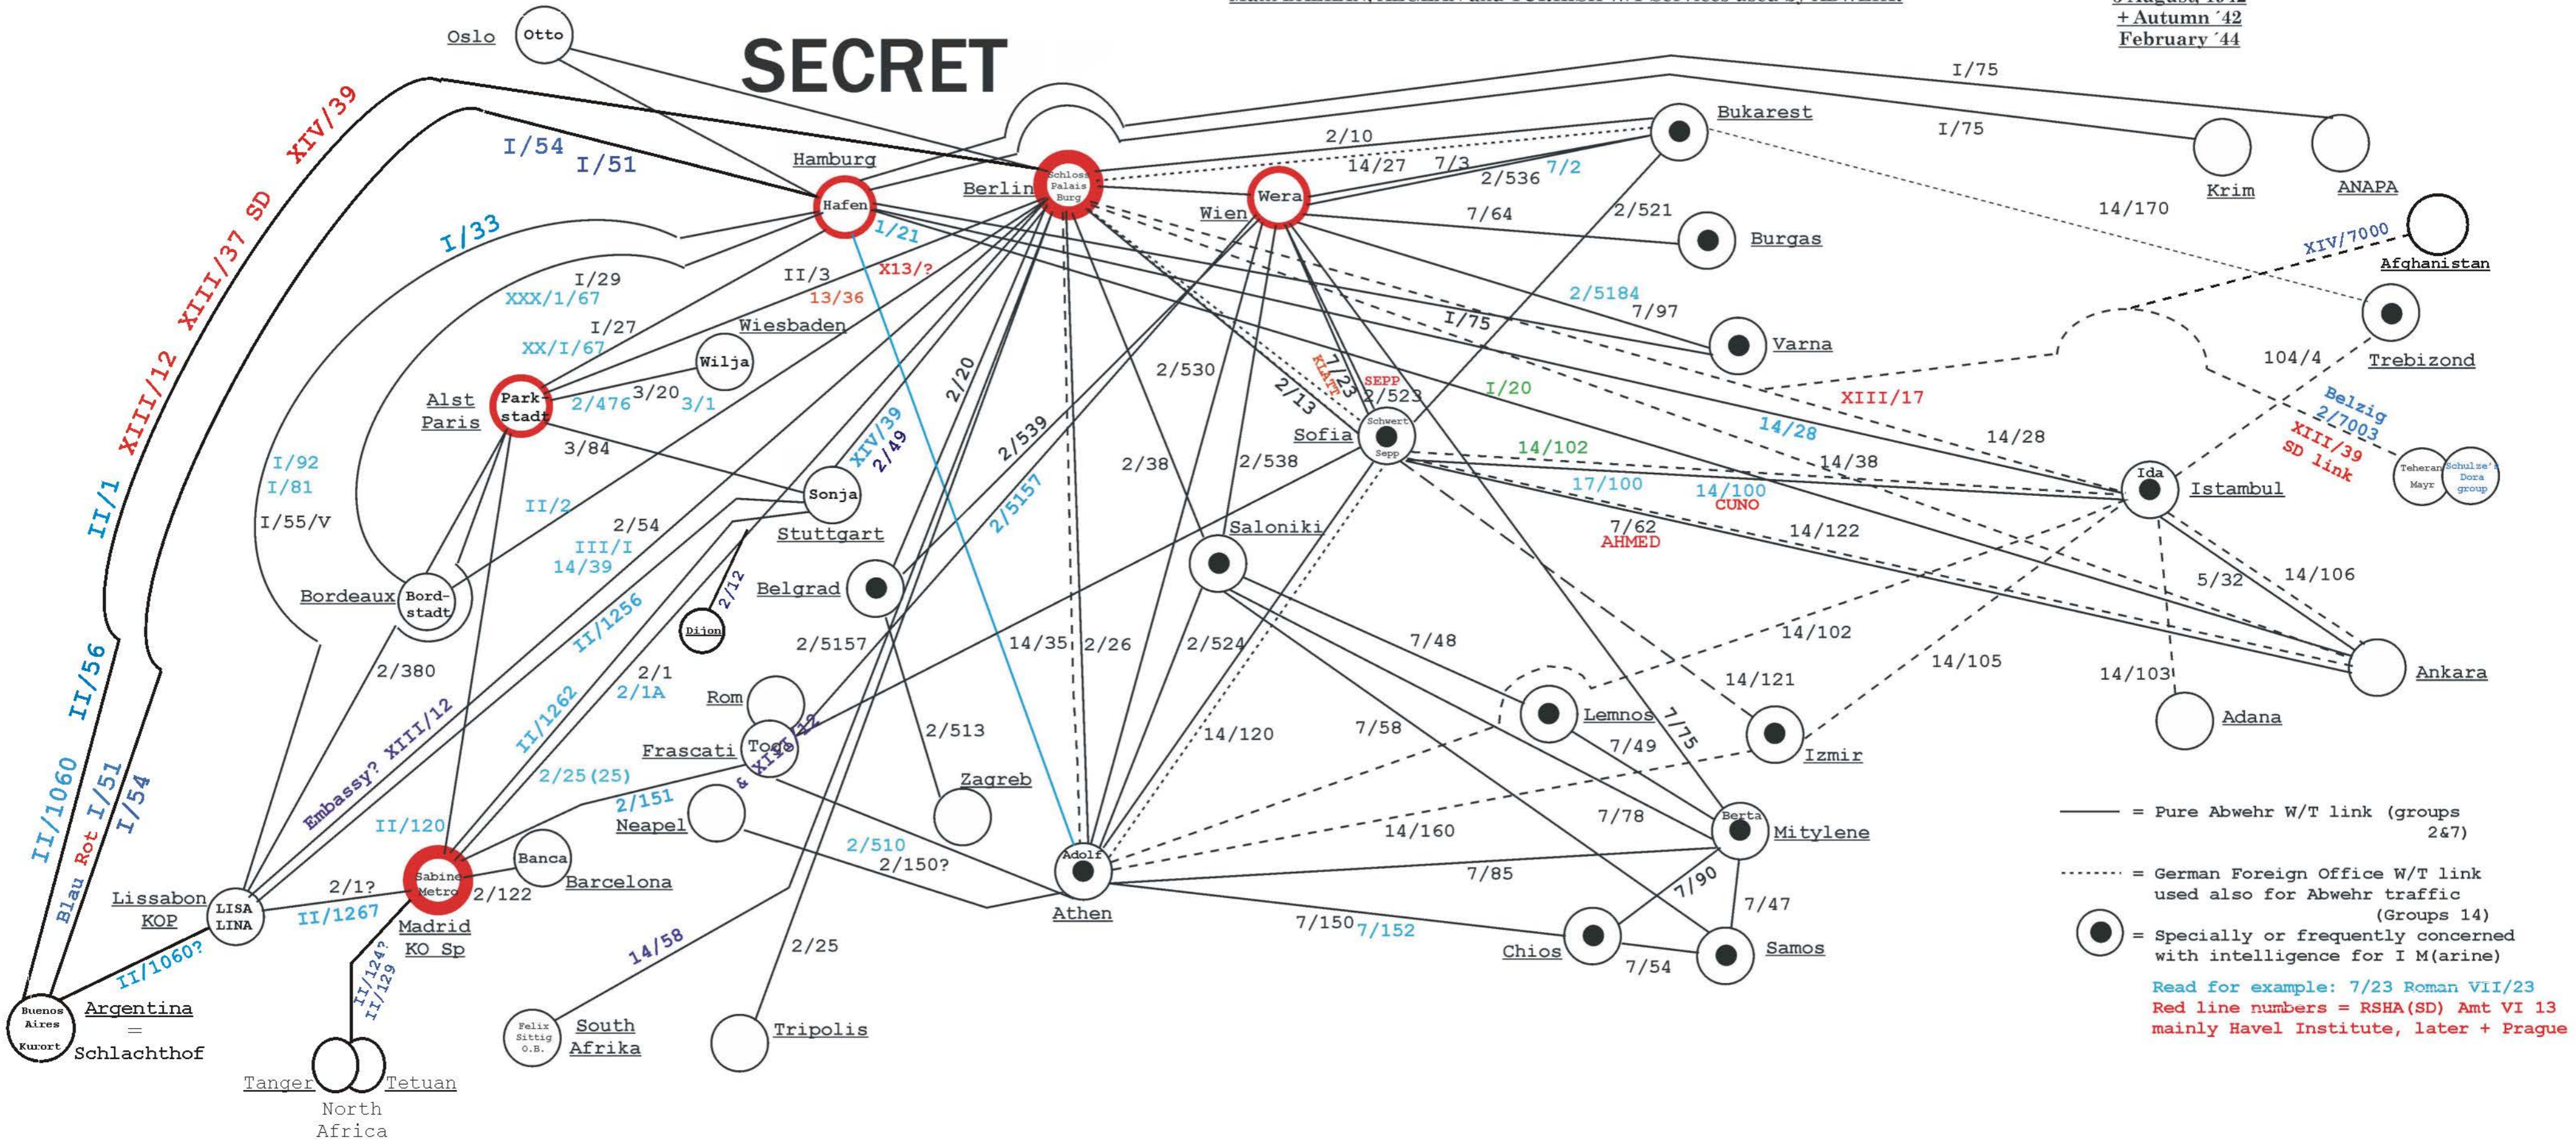

SECRET

— = Pure Abwehr W/T link (groups 2&7)
 - - - = German Foreign Office W/T link used also for Abwehr traffic (Groups 14)
 ● = Specially or frequently concerned with intelligence for I M (arine)
 Read for example: 7/23 Roman VII/23
 Red line numbers = RSHA(SD) Amt VI 13 mainly Havel Institute, later + Prague